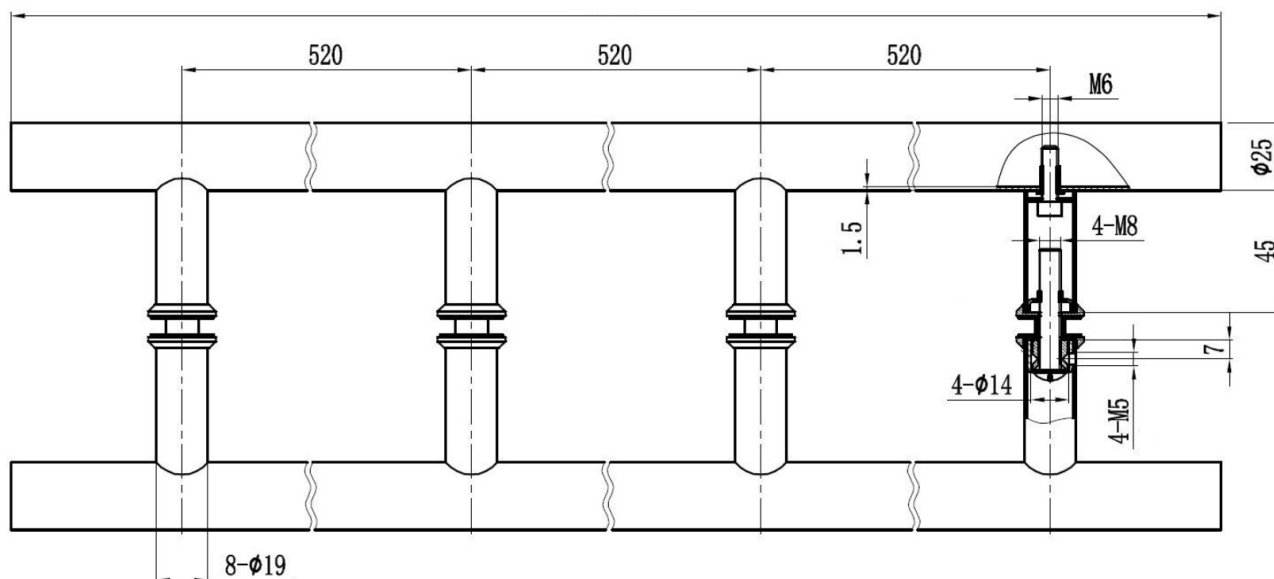

PRODUCT SHEET

Description:

Door Handle "Oder" SS304 Brushed, $\varnothing 25 \times 1750$ mm, cc 520-520-520 mm, 8-12mm Glass Thickness, Bore: $\varnothing 12$ mm

Item number:

17.87.009-0

Units	Box	Carton	HS Code	Barcode
Pair	1	10	8302415000	 5704866444972

1750

SISO A/S

Mileparken 11
DK-2740 Skovlunde
Denmark
VAT: DK 24786013

Phone +45 45 830 900

www.siso.dk
siso@siso.dk

Danske Bank
Nytorv Branch
Copenhagen
SWIFT: DABADKKK

Account no.
4180 3112 112936
IBAN Account
DK7230003112112936